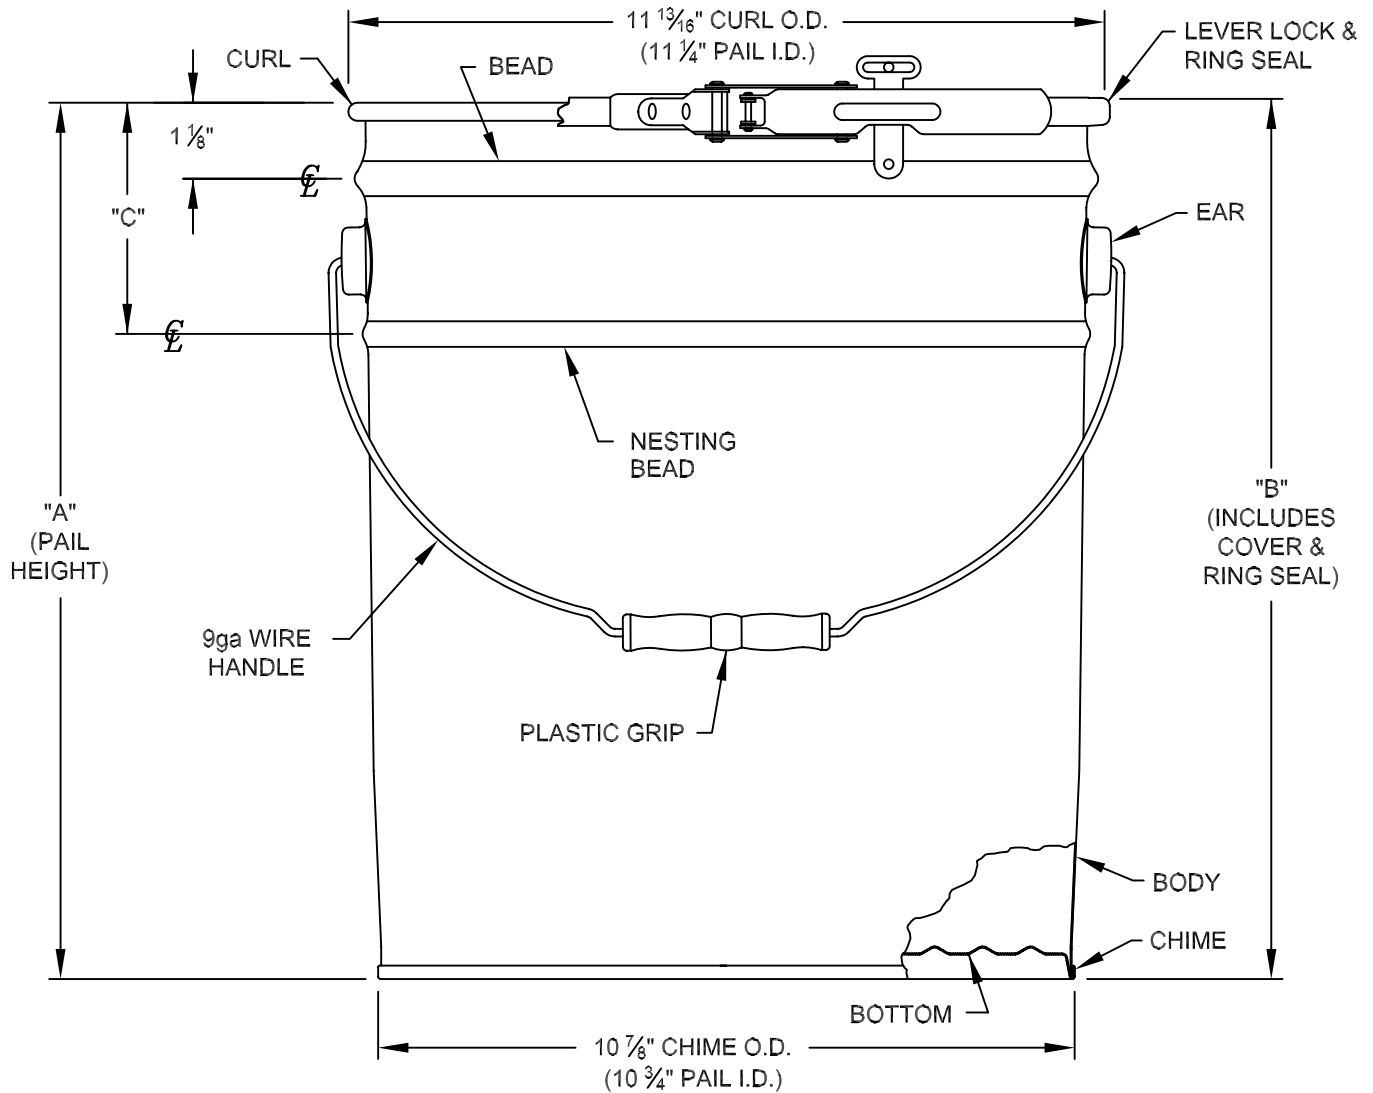

Open Head Nested Pail

(w/Ring Seal Cover)

- NOTES:**
1. Can be made in any gallon or liter size. (2.5-7.0 gal)
 2. Other nesting bead configurations available.
 3. Overall Outage is 4% of Rated Capacity
 4. All dimensions are $\pm 1/16$ "

DIMENSION	CAPACITY (GALLONS)									
	2 1/2	3	3 1/2	4	5	20 L	5 1/2	6	6 1/2	7
"A"	7 1/16"	8 7/16"	9 5/8"	10 15/16"	13 3/8"	14"	14 9/16"	15 3/4"	16 3/8"	17 3/4"
"B"	7 1/4"	8 5/8"	9 13/16"	11 1/8"	13 9/16"	14 3/16"	14 3/4"	15 15/16"	16 9/16"	17 15/16"
"C"	N/A	N/A	N/A	3 1/2"	3 1/2"	3 1/2"	4"	5"	6 5/8"	6 5/8"