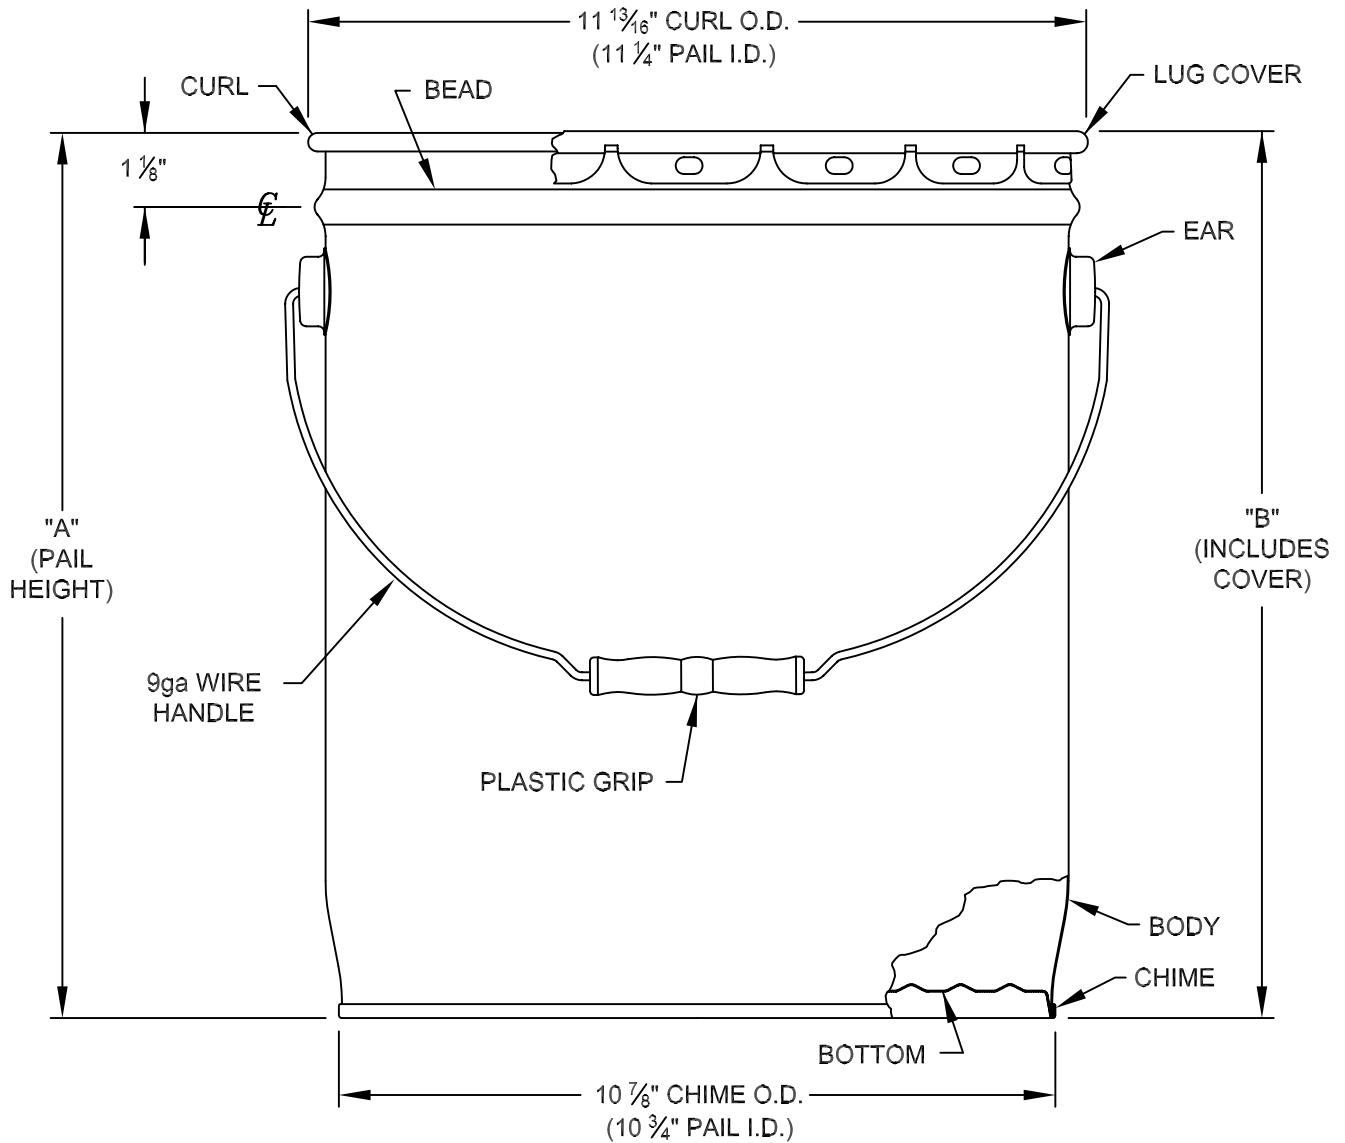

Straight Side Pail

(w/Lug Cover)

- NOTES:**
1. Can be made in any gallon or liter size. (2.5-7.0 gal)
 2. Available without Bead.
 3. Overall Outage is 4% of Rated Capacity
 4. All dimensions are $\pm 1/16$ "

DIMENSION	CAPACITY (GALLONS)									
	2 ½	3	3 ½	4	5	20 L	5 ½	6	6 ½	7
"A"	7 1/16"	8 7/16"	9 5/8"	10 15/16"	13 3/8"	14"	14 9/16"	15 3/4"	16 3/8"	17 3/4"
"B"	7 3/16"	8 9/16"	9 3/4"	11 1/16"	13 1/2"	14 1/8"	14 11/16"	15 7/8"	16 1/2"	17 7/8"