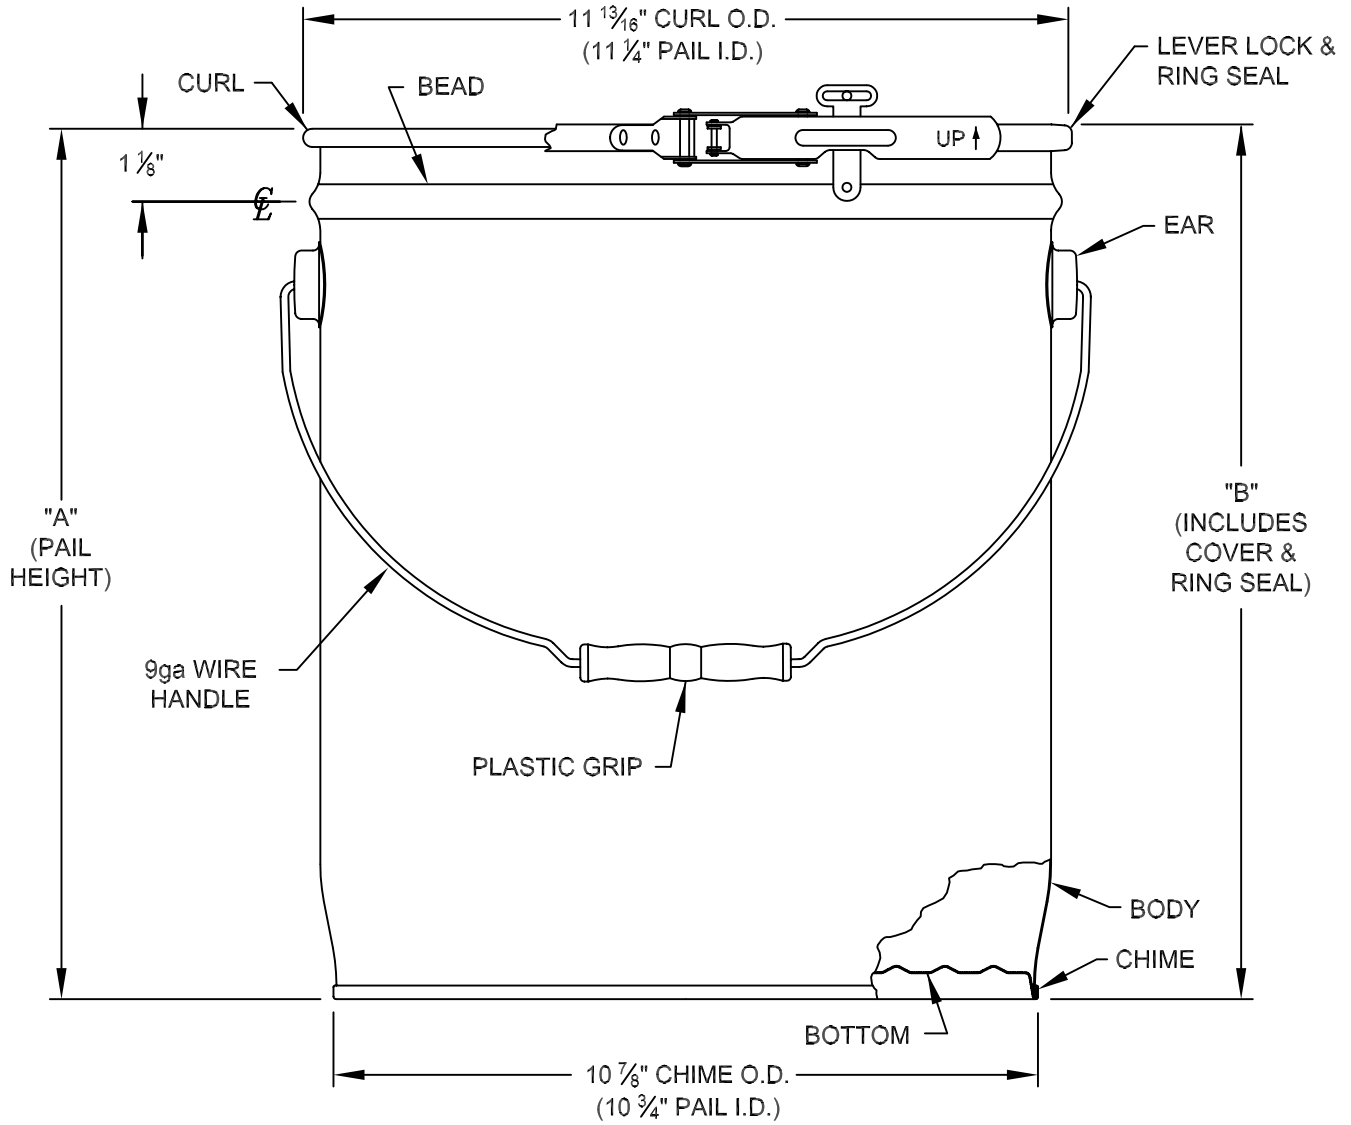

Straight Side Pail

(w/Ring Seal Cover)

- NOTES:**
1. Can be made in any gallon or liter size. (2.5-7.0 gal)
 2. Available without Bead.
 3. Overall Outage is 4% of Rated Capacity
 4. All dimensions are $\pm 1/16$ "

DIMENSION	CAPACITY (GALLONS)									
	2 1/2	3	3 1/2	4	5	20 L	5 1/2	6	6 1/2	7
"A"	7 1/16"	8 7/16"	9 5/8"	10 15/16"	13 3/8"	14"	14 9/16"	15 3/4"	16 3/8"	17 3/4"
"B"	7 1/4"	8 5/8"	9 13/16"	11 1/8"	13 9/16"	14 3/16"	14 3/4"	15 15/16"	16 9/16"	17 15/16"