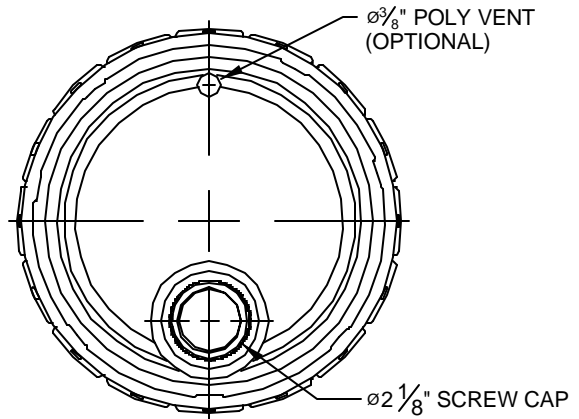

Destacker Lug Cover

(Non-Regulated)

Destacker Cover

Screw Cap:

Rieke Prep:

Stolz Fitting:

COVER GASKETS AVAILABLE
Flow - in Gasket
G1 - EPDM Closed-cell Cord
G2 - Neoprene Tubular Gasket - White
G3 - Neoprene Tubular Gasket - Black
G3Q - Neoprene Tubular Gasket
G6 - SBR Tubular Gasket - Black (small dia)

NOTES:

1. Fits all Steel pails 2.5 gallon to 7.0 gallon.