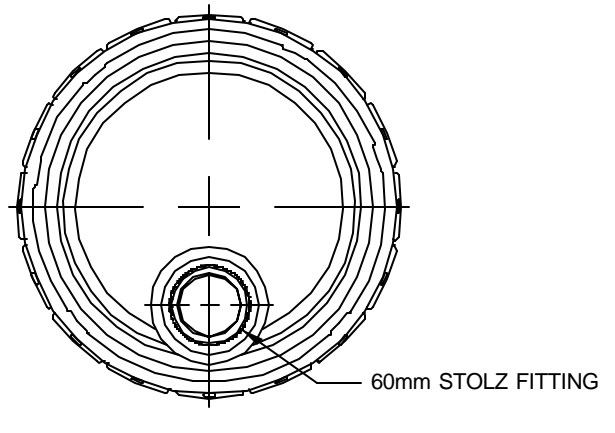

Destacker Lug Cover

(Non-Regulated)

Destacker Cover

Screw Cap:

Rieke Prep:

Stolz Fitting:

COVER GASKETS AVAILABLE
Flow - in Gasket
G1 - EPDM Closed-cell Cord
G2 - Neoprene Tubular Gasket - White
G3 - Neoprene Tubular Gasket - Black
G3Q - Neoprene Tubular Gasket
G6 - SBR Tubular Gasket - Black (small dia)

NOTES:

1. Fits all Steel pails 2.5 gallon to 7.0 gallon.