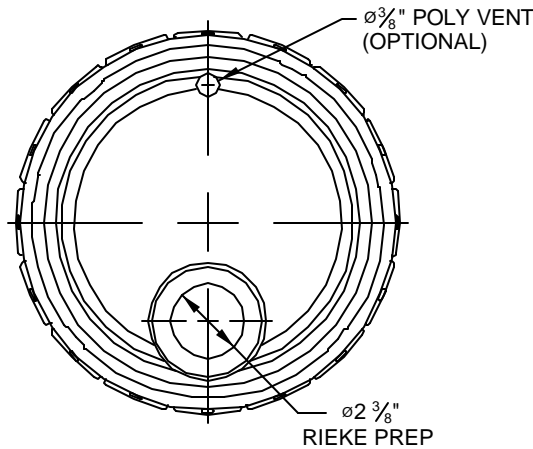

Destacker Lug Cover

(Non-Regulated)

Destacker Cover

Screw Cap:

Rieke Prep:

Stolz Fitting:

COVER GASKETS AVAILABLE
Flow - in Gasket
G1 - EPDM Closed-cell Cord
G2 - Neoprene Tubular Gasket - White
G3 - Neoprene Tubular Gasket - Black
G3Q - Neoprene Tubular Gasket
G6 - SBR Tubular Gasket - Black (small dia)

NOTES:

1. Fits all Steel pails 2.5 gallon to 7.0 gallon.