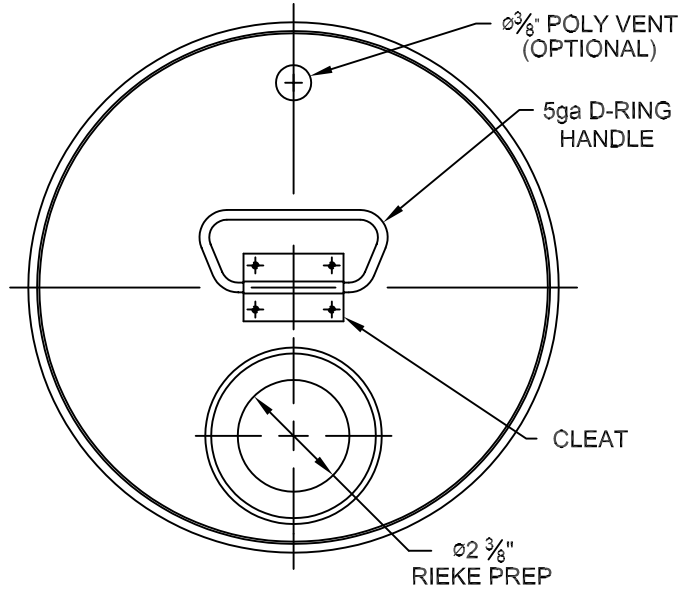

Tighthead Top Configurations

Rieke Prep:

Screw Cap:

Drum Fittings: