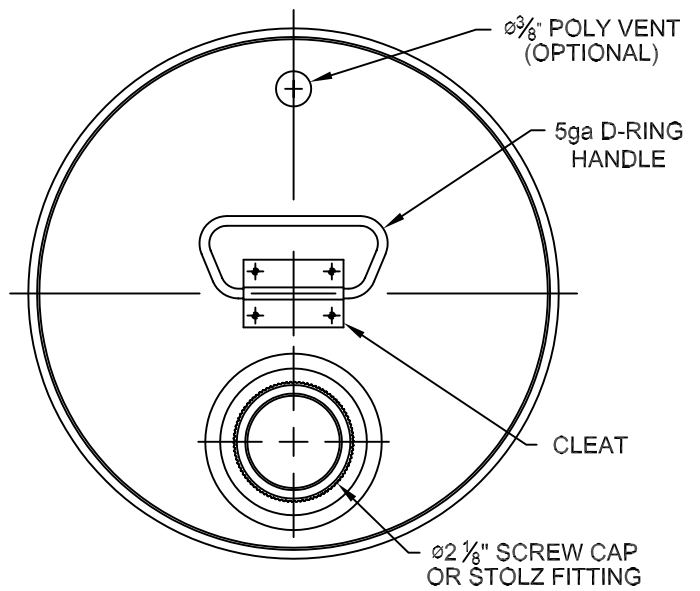

Tighthead Top Configurations

Rieke Prep:

Screw Cap:

Drum Fittings: